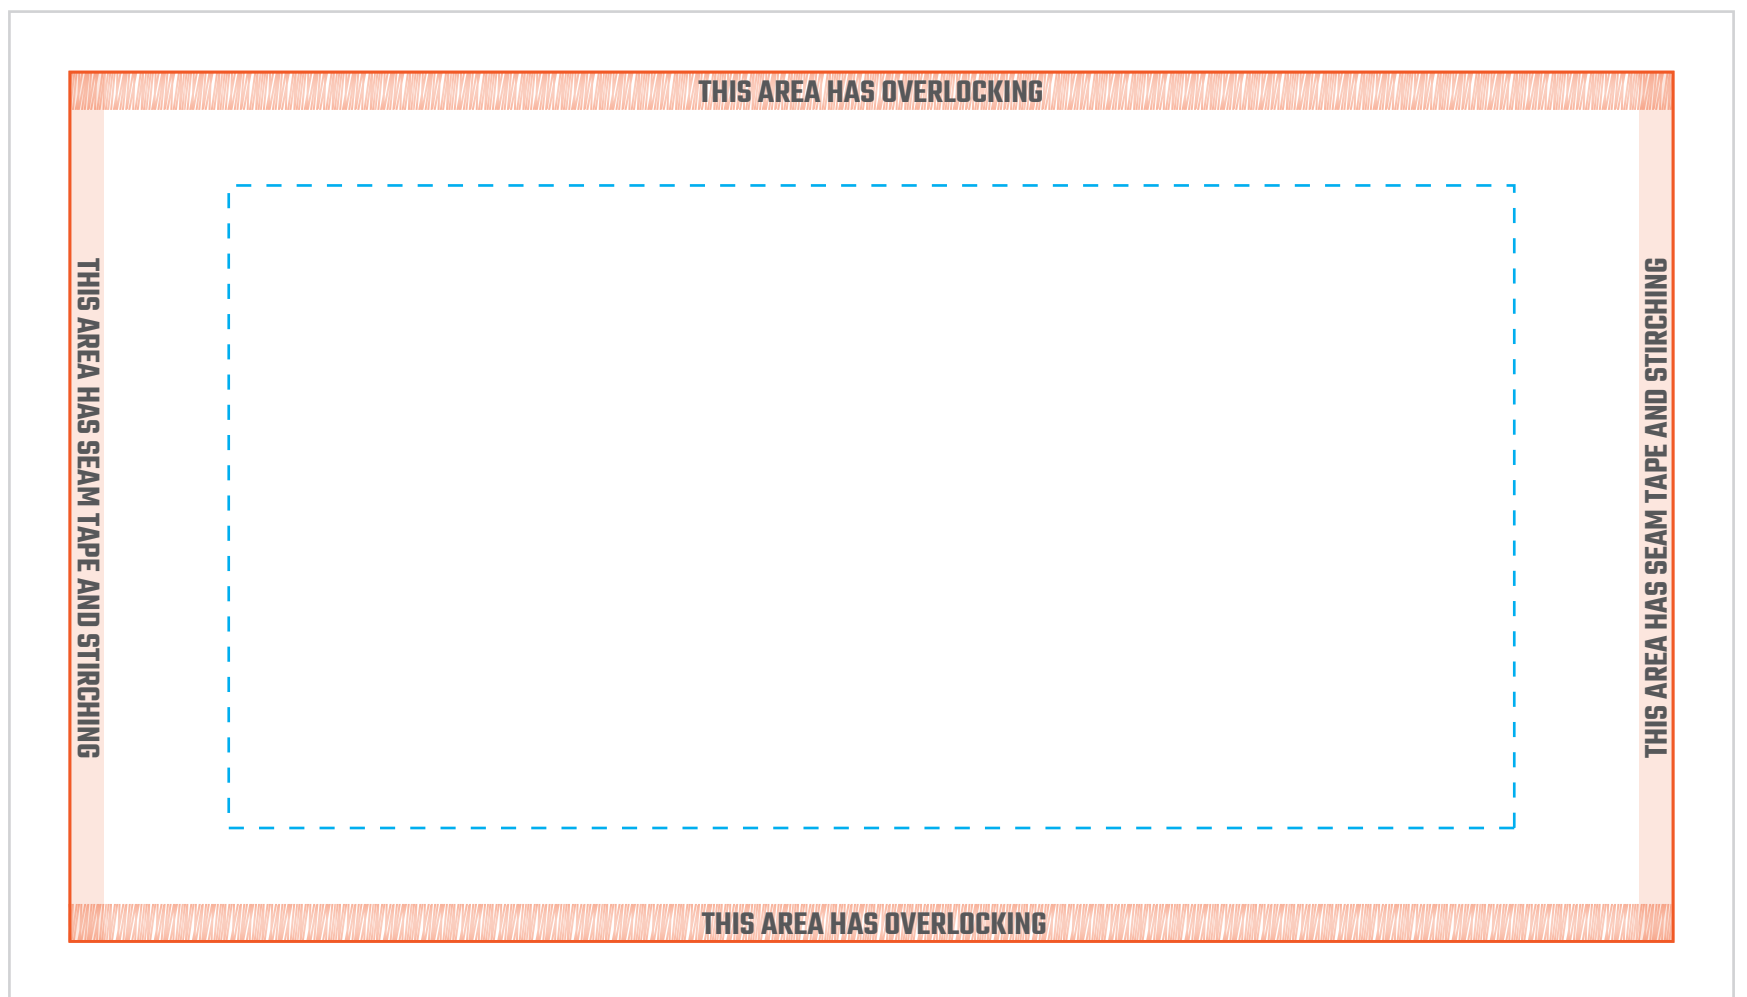

THE  
**BRAND**  
TAVERN

**STUBBY HOLDER TEMPLATE**

**BLEED LINE** \_\_\_\_\_

**TRIM LINE** \_\_\_\_\_

**SAFE AREA** \_\_\_\_\_  
(TEXT MUST GO INSIDE THIS AREA)

**TEMPLATE 100% (Do Not Resize)**